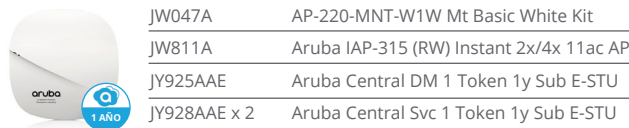

x5

568 €/bundle

PVP TOTAL **2.840€**