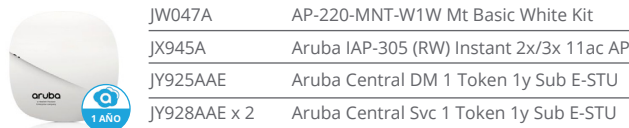

x5

411 €/bundle

PVP TOTAL **2.054€**