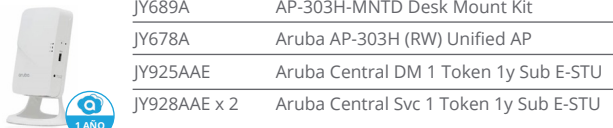

x5

254 €/bundle

PVP TOTAL **1.271€**

x5

243 €/bundle

PVP TOTAL **1.214€**

x5

318 €/bundle